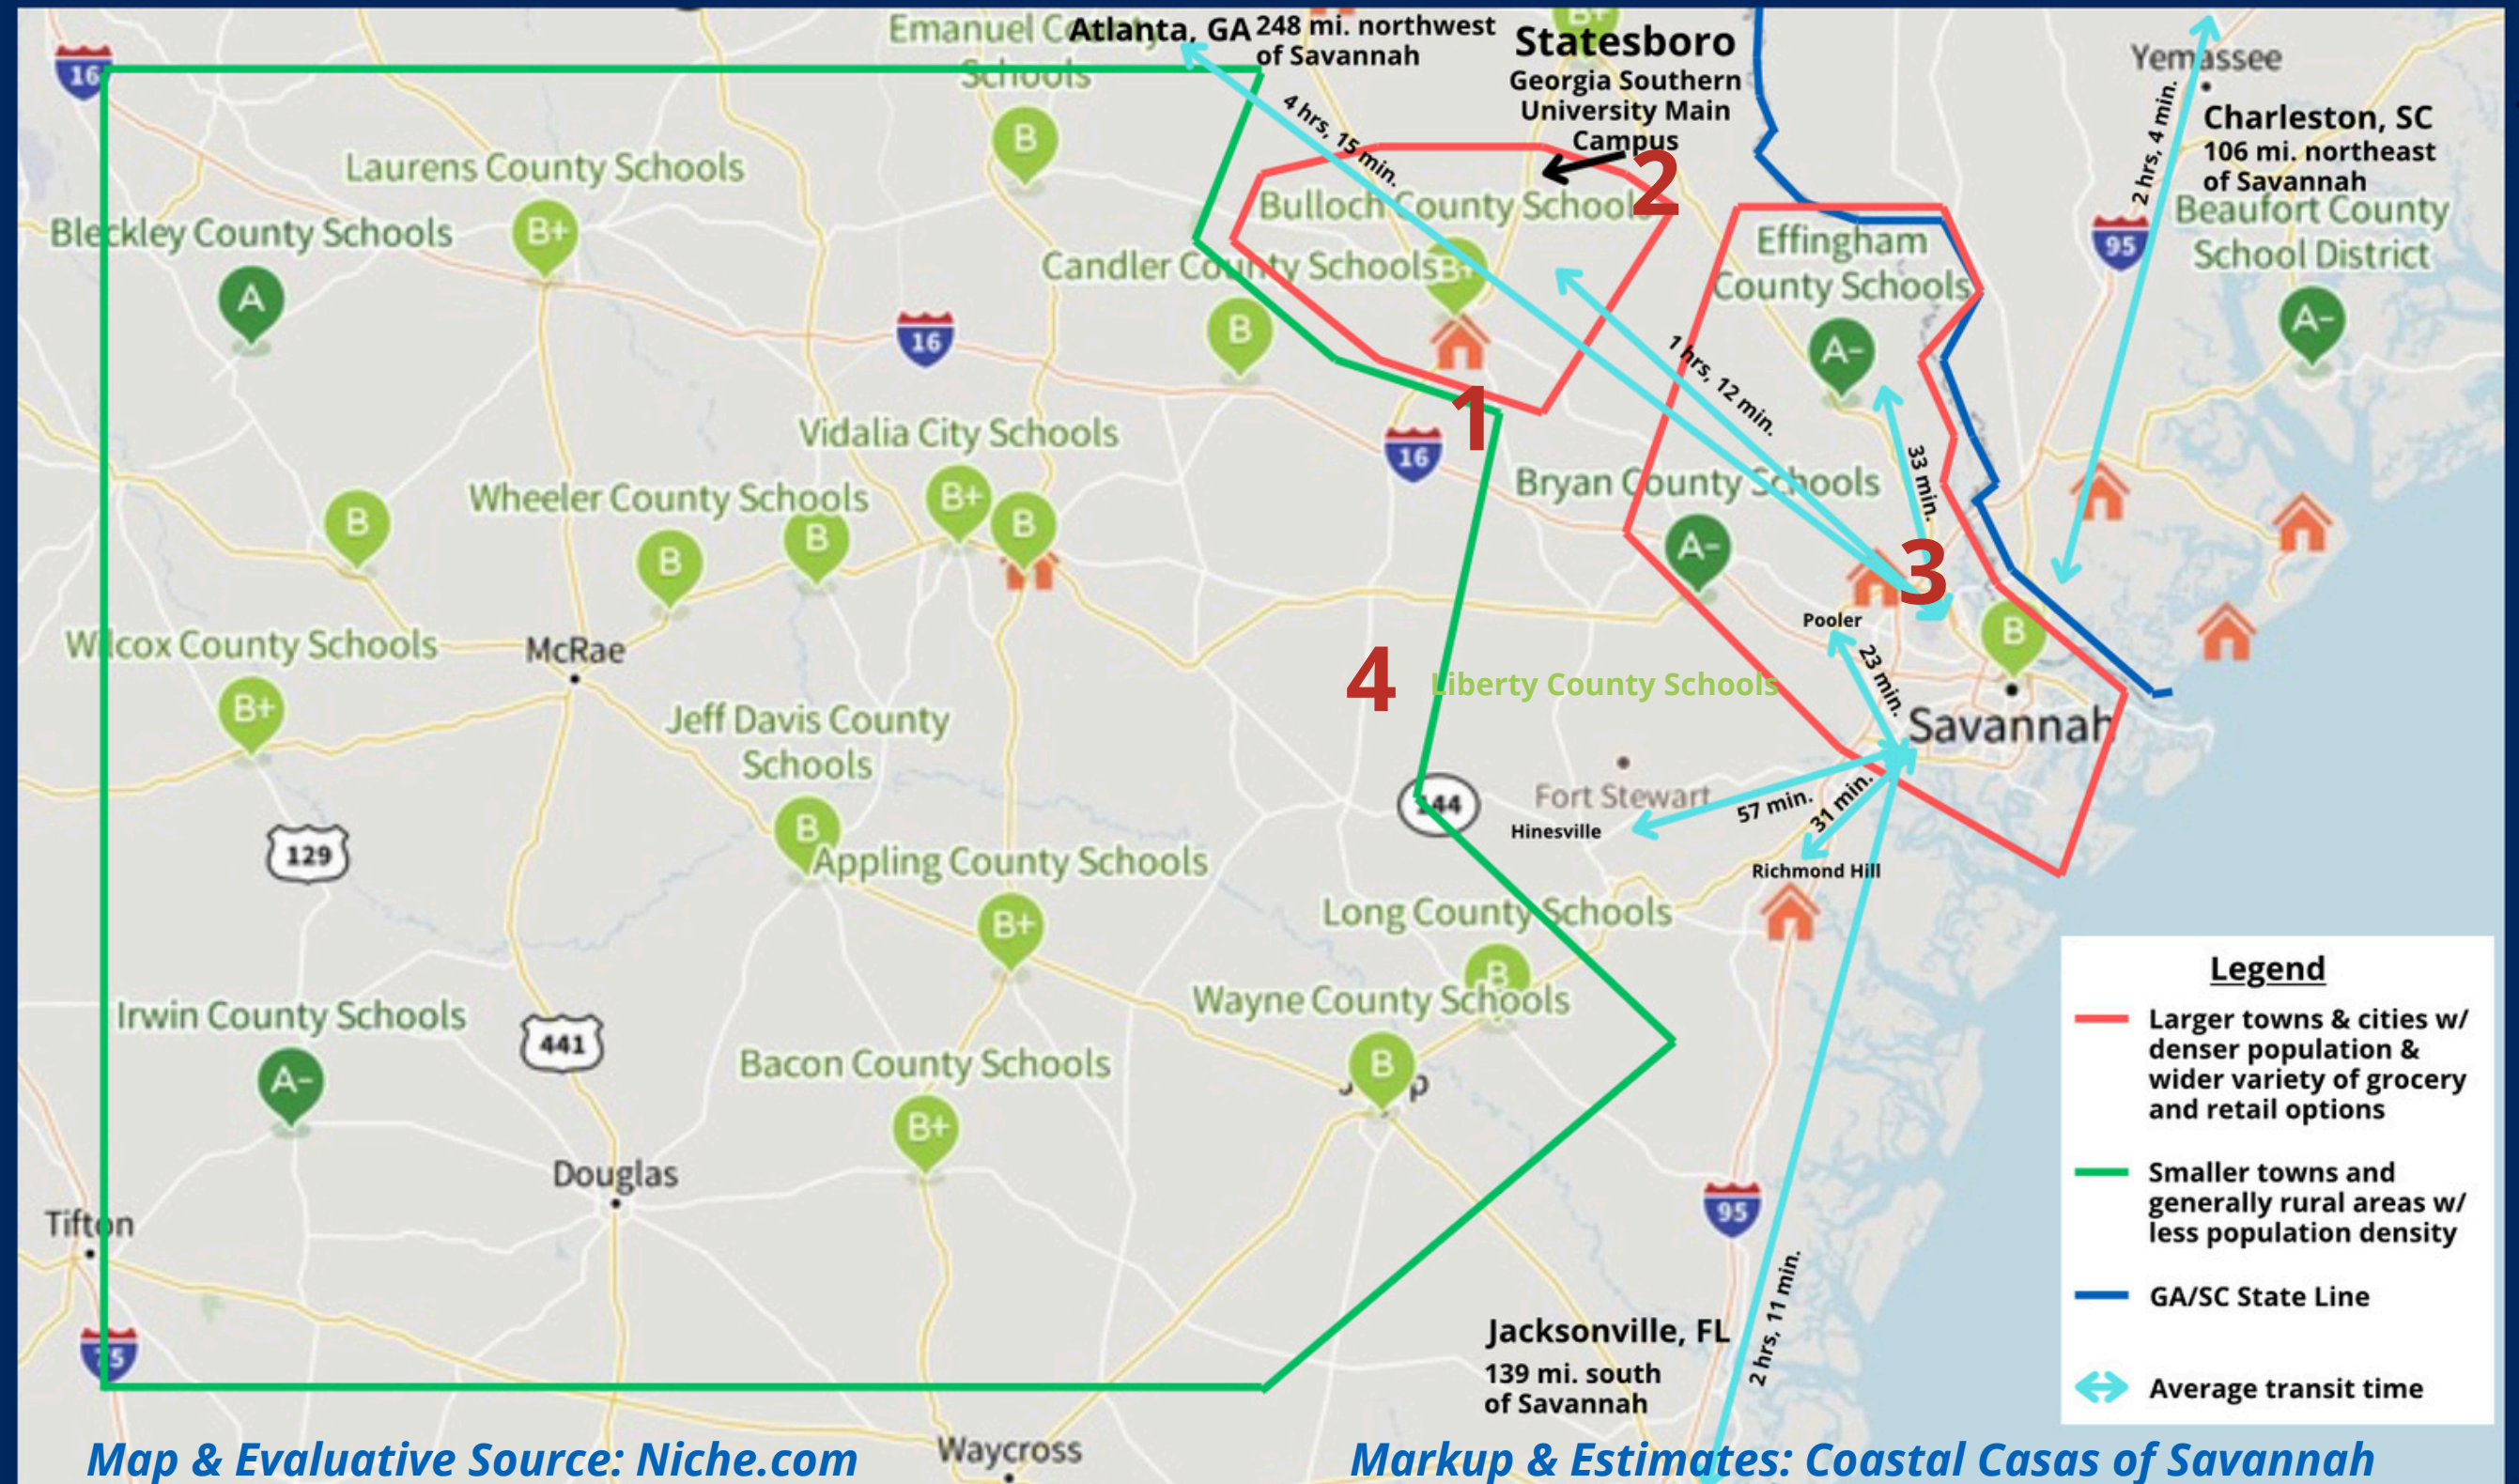

# SAVANNAH AREA PUBLIC SCHOOL DISTRICT OVERVIEW

This map depicts Savannah area and outlying school systems in southeast Georgia. Annotations have been added to highlight general information that may also be a consideration for relocating families, based on the type of living, community, and recreational activities desired.

Green map points identify school districts and overall grade of quality. The focus is on Savannah, Pooler, Rincon, and Richmond Hill area schools. Numerical annotations in "red" denote school systems covered in the following pages, with order based on statistical rating for the area.